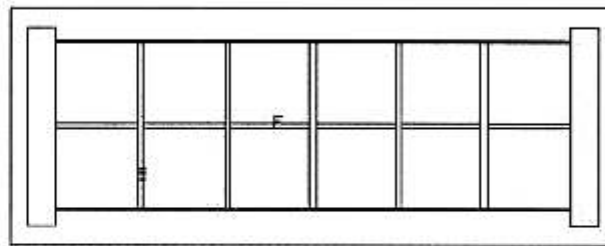

CENTURY  GRANITE

48 Niche Columnbarium

203 Williams Street
Elberton, GA 30635

Century Granite Co., Inc.

Phone 800-241-7004
Fax 800-782-9515

CENTURY GRANITE CO., INC.

48 NICHE COLUMNBARIUM

- A. Cap: 84.5" x 36" x 4"
- B. Side Wall: 30" x 48" x 4" (quantity of 2)
- C. Door: 12" x 12" x .375" (quantity of 48)
- D. Base: 84.5" x 36" x 6"
- E. Vertical Divider: 25.2" x 11.6" x .75" (quantity of 20)
- F. Middle Vertical Shelf: 72.5" x 11.6" x .75" (qty. of 4)
- G. Horizontal Shelf: 72.5" x 25.2" x .75" (quantity of 3)