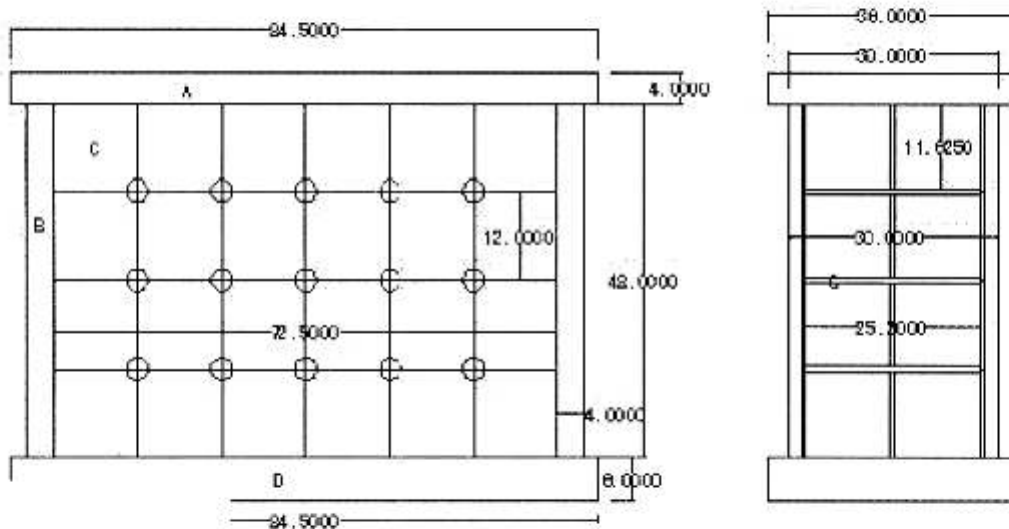

CENTURY  GRANITE

48 Niche Columnbarium

203 Williams Street
Elberton, GA 30635

Century Granite Co., Inc.

Phone 800-241-7004
Fax 800-782-9515

CENTURY GRANITE CO., INC.

48 NICHE COLUMNBARIUM

- A. Cap: 84.5" x 36" x 4"
- B. Side Wall: 30" x 48" x 4" (quantity of 2)
- C. Door: 12" x 12" x .375" (quantity of 48)
- D. Base: 84.5" x 36" x 6"
- E. Vertical Divider: 25.2" x 11.6" x .75" (quantity of 20)
- F. Middle Vertical Shelf: 72.5" x 11.6" x .75" (qty. of 4)
- G. Horizontal Shelf: 72.5" x 25.2" x .75" (quantity of 3)